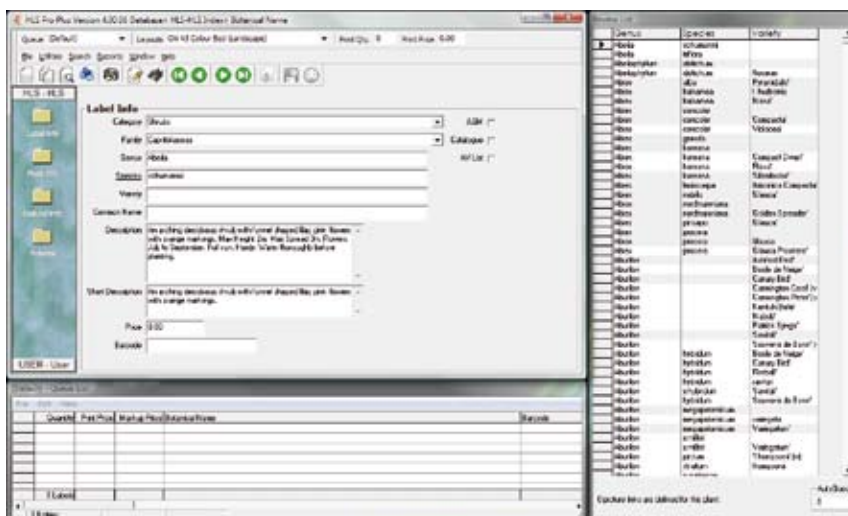

Ease of use

HLS has been designed with simplicity in mind. The process of printing the labels is quick and easy and can be done by any staff regardless of any previous computer knowledge or experience.

We have put in features that assist the user as much as possible, such as highlighting any plants that have a picture in the review list, or displaying only those label layouts that you actually use to make finding your layouts easier. If one plant has a larger description than others the software will automatically reduce the size of the font to fit the field on the label rather than chopping off any text.

HLS will automatically reduce the resolution of large picture files to fit the size of picture on the label to speed up printing. If you are printing sheets of labels HLS will let you know if any label will be blank on the last sheet based on the quantity in the print queue to help avoid wastage. You can record whether a particular plant has an Award of Garden Merit or is in your catalogue or Availability List and print off basic reports.